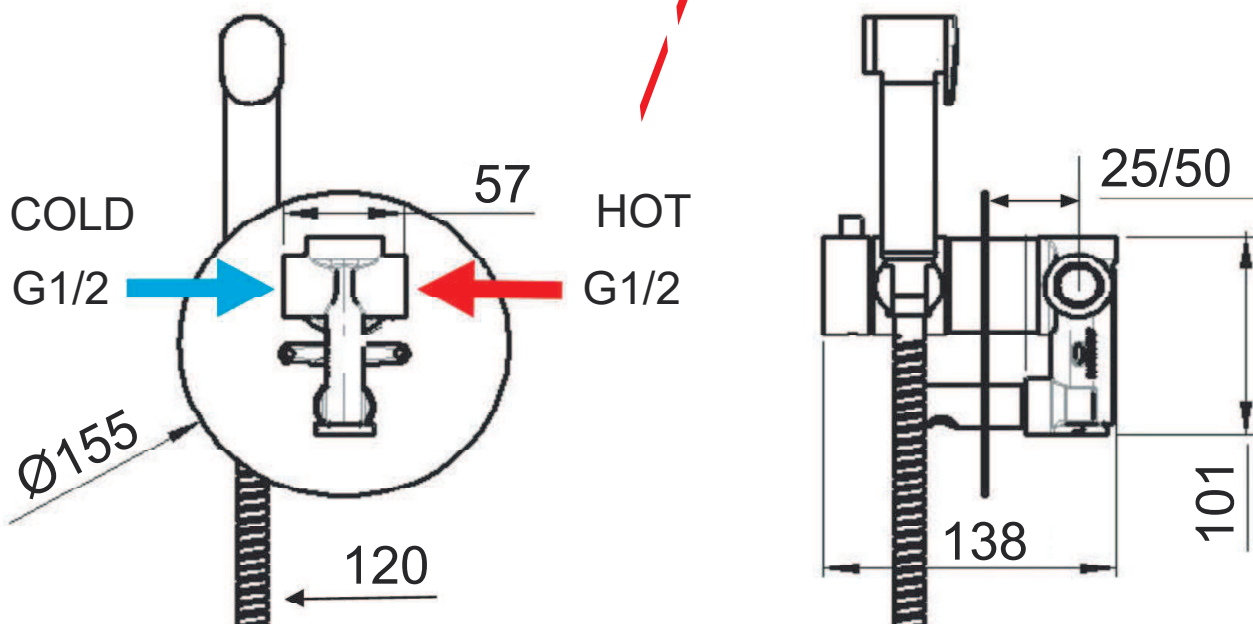

SCHEDA TECNICA TECHNICAL FEATURES

**Vetta
Rubinetterie**

ART. COD.

SHUT16TER

rear view

MATERIALI / MATERIALS

OTTONE / BRASS

UNI EN 248