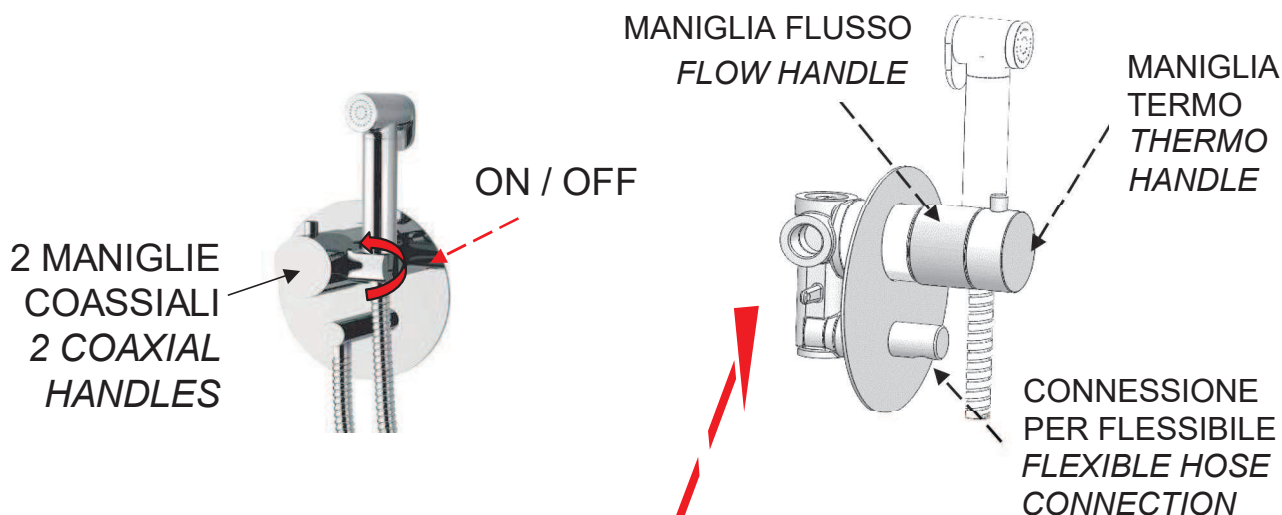

SCHEDA TECNICA TECHNICAL FEATURES

**Vetta
Rubinetterie**

ART. COD.

SHUT16TER

rear view

MATERIALI / MATERIALS

OTTONE / BRASS

UNI EN 248