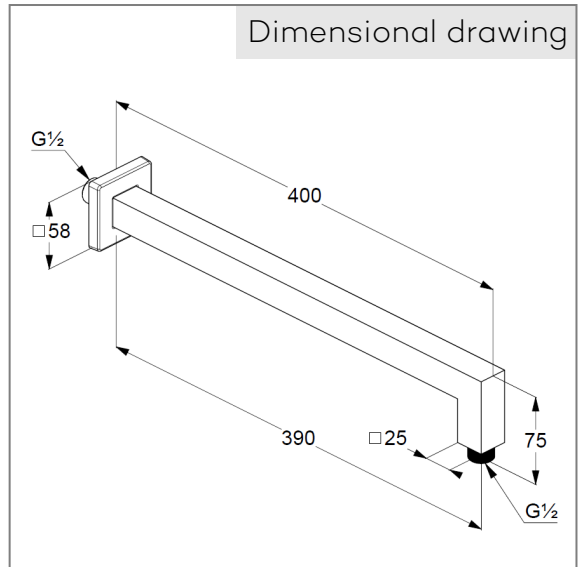

Product: Collection D-RS  
Wall shower arm 400 mm,  
DN 15

Article-Nr.: DS064010

[www.vettarubinerie.it](http://www.vettarubinerie.it)

Product Picture

Dimensional drawing

Flow rate diagram